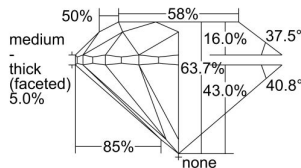

GIA®

FACSIMILE

GIA REPORT 6455373431

Verify this report at GIA.edu

GIA NATURAL DIAMOND DOSSIER®

December 15, 2022
GIA Report Number **6455373431**
Shape and Cutting Style ..... **Round Brilliant**
Measurements ..... **5.00 - 5.02 x 3.19 mm**

GRADING RESULTS

Carat Weight ..... **0.51 carat**
Color Grade ..... **F**
Clarity Grade **S11**
Cut Grade ..... **Very Good**

ADDITIONAL GRADING INFORMATION

Polish ..... **Excellent**
Symmetry ..... **Very Good**
Fluorescence ..... **None**
Clarity Characteristics ..... **Cloud**
Inscription(s): **GIA 6455373431**

PROPORTIONS

Profile to actual proportions

GRADING SCALES

GIA COLOR SCALE

COLORLESS	D
	E
	F
	G
	H
	I
	J
NEAR COLORLESS	K
	L
Faint	M
	N
	O
	P
Very Light	Q
	R
	S
	T
	U
	V
Light	W
	X
	Y
	Z

GIA CLARITY SCALE

FLAWLESS	VERY VERY SLIGHTLY INCLUDED	VVS₁	VVS₂	VS₁	VS₂	S1₁	S1₂	I₁	I₂	I₃	
											INTERNAL FLAWLESS

GIA CUT SCALE

EXCELLENT
VERY GOOD
GOOD
FAIR
POOR