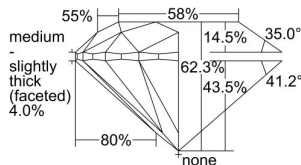

GIA®

FACSIMILE

GIA REPORT 6455381701

Verify this report at GIA.edu

GIA NATURAL DIAMOND DOSSIER®

December 15, 2022
GIA Report Number **6455381701**
Shape and Cutting Style ..... **Round Brilliant**
Measurements ..... **4.91 - 4.94 x 3.07 mm**

GRADING RESULTS

Carat Weight ..... **0.46 carat**
Color Grade ..... **G**
Clarity Grade **VVS2**
Cut Grade ..... **Excellent**

ADDITIONAL GRADING INFORMATION

Polish ..... **Excellent**
Symmetry ..... **Excellent**
Fluorescence ..... **Medium Blue**
Clarity Characteristics ..... **Pinpoint**
Inscription(s): **GIA 6455381701**

PROPORTIONS

Profile to actual proportions

GRADING SCALES

GIA COLOR SCALE		GIA CLARITY SCALE		GIA CUT SCALE	
COLORLESS	D	FLAWLESS	VERY VERY SLIGHTLY INCLUDED	EXCELLENT	
	E				
	F	INTERNALLY FLAWLESS			
	G				
	NEAR COLORLESS	H		VVS₁	VERY GOOD
		I		VVS₂	
	FAINT	J		VS₁	GOOD
		K			
		L		VS₂	
		M			
VERY LIGHT		N	SI₁	FAIR	
		O			
	P	SI₂			
	R				
LIGHT	S	I₁	POOR		
	T				
	U	I₂			
	V				
	W	I₃			
	X				
Y					
Z