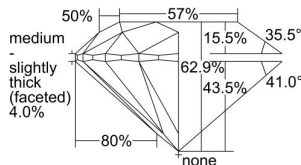

GIA®

FACSIMILE

GIA REPORT 6455385439

Verify this report at GIA.edu

GIA NATURAL DIAMOND DOSSIER®

December 15, 2022
GIA Report Number **6455385439**
Shape and Cutting Style ..... **Round Brilliant**
Measurements ..... **4.67 - 4.70 x 2.94 mm**

GRADING RESULTS

Carat Weight ..... **0.40 carat**
Color Grade ..... **F**
Clarity Grade **VS1**
Cut Grade ..... **Excellent**

ADDITIONAL GRADING INFORMATION

Polish ..... **Excellent**
Symmetry ..... **Excellent**
Fluorescence ..... **None**
Clarity Characteristics ..... **Feather, Cloud, Pinpoint**
Inscription(s): **GIA 6455385439**

PROPORTIONS

Profile to actual proportions