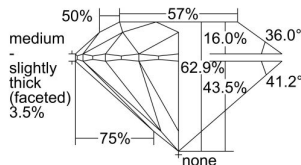

GIA®

FACSIMILE

GIA REPORT 6455407860

Verify this report at GIA.edu

GIA NATURAL DIAMOND DOSSIER®

December 19, 2022
GIA Report Number **6455407860**
Shape and Cutting Style ..... **Round Brilliant**
Measurements ..... **4.87 - 4.90 x 3.08 mm**

GRADING RESULTS

Carat Weight ..... **0.45 carat**
Color Grade ..... **H**
Clarity Grade **VVS1**
Cut Grade ..... **Excellent**

ADDITIONAL GRADING INFORMATION

Polish ..... **Excellent**
Symmetry ..... **Excellent**
Fluorescence ..... **Strong Blue**
Clarity Characteristics ..... **Pinpoint, Feather**
Inscription(s): **GIA 6455407860**

PROPORTIONS

Profile to actual proportions

GRADING SCALES

GIA COLOR SCALE	GIA CLARITY SCALE	GIA CUT SCALE	
D	FLAWLESS	EXCELLENT	
E	INTERNALLY FLAWLESS		
F		VVS₁	VERY GOOD
G	VVS₂		
H	VS₁	GOOD	
I	VS₂		
J	SI₁	FAIR	
K	SI₂		
L	I₁	POOR	
M			
N			
O	I₂		
P			
Q			
R	I₃		
S			
T			
U			
V			
W			
X			
Y			
Z