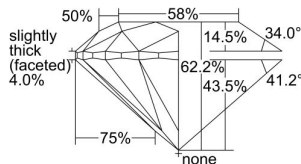

GIA®

FACSIMILE

GIA REPORT 6455411480

Verify this report at GIA.edu

GIA NATURAL DIAMOND DOSSIER®

December 19, 2022
GIA Report Number 6455411480
Shape and Cutting Style ..... Round Brilliant
Measurements ..... 4.91 - 4.93 x 3.06 mm

GRADING RESULTS

Carat Weight ..... 0.45 carat
Color Grade ..... G
Clarity Grade VS1
Cut Grade ..... Excellent

ADDITIONAL GRADING INFORMATION

Polish ..... Excellent
Symmetry ..... Excellent
Fluorescence ..... None
Clarity Characteristics ..... Crystal, Cloud, Pinpoint
Inspection(s): GIA 6455411480

PROPORTIONS

Profile to actual proportions