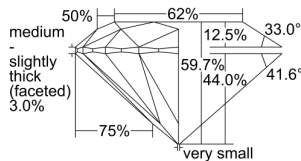

GIA®

FACSIMILE

GIA REPORT 6455438520

Verify this report at GIA.edu

GIA NATURAL DIAMOND DOSSIER®

December 23, 2022
GIA Report Number 6455438520
Shape and Cutting Style ..... Round Brilliant
Measurements ..... 6.19 - 6.22 x 3.70 mm

GRADING RESULTS

Carat Weight ..... 0.87 carat
Color Grade ..... G
Clarity Grade VVS1
Cut Grade ..... Excellent

ADDITIONAL GRADING INFORMATION

Polish ..... Excellent
Symmetry ..... Excellent
Fluorescence ..... None
Clarity Characteristics ..... Cloud, Pinpoint, Feather
Inscription(s): GIA 6455438520

PROPORTIONS

Profile to actual proportions

GRADING SCALES

GIA COLOR SCALE	GIA CLARITY SCALE	GIA CUT SCALE	
D	FLAWLESS	EXCELLENT	
E	INTERNALLY FLAWLESS		
F		VVS₁	VERY GOOD
G	VVS₂		
H	VS₁	GOOD	
I	VS₂		
J	SI₁	FAIR	
K	SI₂		
L	I₁	POOR	
M			
N			
O	I₂		
P			
Q			
R	I₃		
S			
T			
U			
V			
W			
X			
Y			
Z