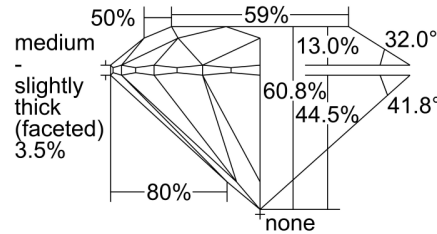

### GRADING RESULTS

Carat Weight ..... 1.90 carat  
 Color Grade ..... J  
 Clarity Grade ..... VVS2  
 Cut Grade ..... Excellent

### PROPORTIONS

Profile to actual proportions