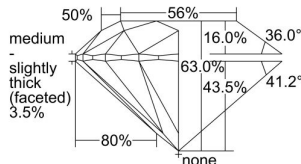

GIA®

FACSIMILE

GIA REPORT 6455462954

Verify this report at GIA.edu

GIA NATURAL DIAMOND DOSSIER®

December 27, 2022
GIA Report Number 6455462954
Shape and Cutting Style ..... Round Brilliant
Measurements ..... 5.80 - 5.83 x 3.66 mm

GRADING RESULTS

Carat Weight ..... 0.76 carat
Color Grade I
Clarity Grade VVS1
Cut Grade ..... Excellent

ADDITIONAL GRADING INFORMATION

Polish ..... Excellent
Symmetry ..... Excellent
Fluorescence ..... None
Clarity Characteristics ..... Pinpoint, Feather
Inscription(s): GIA 6455462954

PROPORTIONS

Profile to actual proportions

GRADING SCALES

GIA COLOR SCALE

COLORLESS	D
	E
	F
	G
	H
	I
	J
NEAR COLORLESS	K
	L
Faint	M
	N
	O
	P
Very Light	R
	S
	T
	U
	V
Light	W
	X
	Y
	Z

GIA CLARITY SCALE

FLAWLESS	VERY VERY SLIGHTLY INCLUDED	VVS₁	
			VVS₂
INTERNALLY FLAWLESS	VERY SLIGHTLY INCLUDED	VS₁	
		VS₂	
SLIGHTLY INCLUDED	SLIGHTLY INCLUDED	SI₁	
		SI₂	
INCLUDED	INCLUDED	I₁	
		I₂	
		I₃	

GIA CUT SCALE

EXCELLENT
VERY GOOD
GOOD
FAIR
POOR