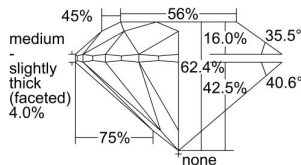

GIA®

FACSIMILE

GIA REPORT 6455494403

Verify this report at GIA.edu

GIA NATURAL DIAMOND DOSSIER®

December 29, 2022
GIA Report Number **6455494403**
Shape and Cutting Style ..... **Round Brilliant**
Measurements ..... **4.45 - 4.47 x 2.78 mm**

GRADING RESULTS

Carat Weight ..... **0.34 carat**
Color Grade ..... **K**
Clarity Grade **VVS1**
Cut Grade ..... **Excellent**

ADDITIONAL GRADING INFORMATION

Polish ..... **Excellent**
Symmetry ..... **Excellent**
Fluorescence ..... **None**
Clarity Characteristics ..... **Pinpoint**
Inscription(s): **GIA 6455494403**

PROPORTIONS

Profile to actual proportions