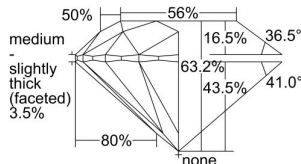

GIA®

FACSIMILE

GIA REPORT 6455617337

Verify this report at GIA.edu

GIA NATURAL DIAMOND DOSSIER®

January 16, 2023
GIA Report Number 6455617337
Shape and Cutting Style ..... Round Brilliant
Measurements ..... 4.85 - 4.88 x 3.07 mm

GRADING RESULTS

Carat Weight ..... 0.45 carat
Color Grade ..... F
Clarity Grade VS1
Cut Grade ..... Excellent

ADDITIONAL GRADING INFORMATION

Polish ..... Excellent
Symmetry ..... Excellent
Fluorescence ..... Medium Blue
Clarity Characteristics..... Feather, Cloud, Indented Natural
Inscription(s): GIA 6455617337

PROPORTIONS

Profile to actual proportions

GRADING SCALES

GIA COLOR SCALE

COLORESS	D
	E
	F
	G
	H
	I
	J
NEAR COLORESS	K
	L
Faint	M
	N
	O
	P
	Q
	R
	S
	T
	U
	V
	W
	X
	Y
Light	Z

GIA CLARITY SCALE

VERY VERY SLIGHTLY INCLUDED	FLAWLESS
	INTERNALLY FLAWLESS
VERY SLIGHTLY INCLUDED	VVS₁
	VVS₂
SLIGHTLY INCLUDED	VS₁
	VS₂
INCLUDED	SI₁
	SI₂
INCLUDED	I₁
	I₂
	I₃

GIA CUT SCALE

EXCELLENT
VERY GOOD
GOOD
FAIR
POOR