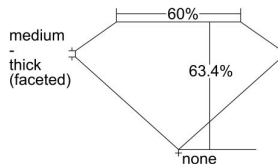

GIA®

FACSIMILE

GIA REPORT 6455635895

Verify this report at GIA.edu

GIA NATURAL DIAMOND DOSSIER®

January 20, 2023
GIA Report Number 6455635895
Shape and Cutting Style ..... Heart Brilliant
Measurements ..... 5.52 x 6.63 x 4.20 mm

GRADING RESULTS

Carat Weight ..... 0.90 carat
Color Grade ..... J
Clarity Grade VVS1

ADDITIONAL GRADING INFORMATION

Polish ..... Excellent
Symmetry ..... Excellent
Fluorescence ..... None
Clarity Characteristics ..... Pinpoint, Feather
Inscription(s): GIA 6455635895

PROPORTIONS

Profile not to actual proportions

GRADING SCALES

GIA COLOR SCALE		GIA CLARITY SCALE			
COLORLESS	D	VERY VERY SLIGHTLY INCLUDED	FLAWLESS		
	E		INTERNALLY FLAWLESS		
	F	VERY SLIGHTLY INCLUDED	VVS₁		
	G		VVS₂		
	H		VS₁		
	NEAR COLORLESS	I	SLIGHTLY INCLUDED	VS₂	
		J		SI₁	
		FAINT	K	INCLUDED	SI₂
			L		I₁
			M		I₂
VERT LIGHT	N	LIGHT	I₃		
	O				
	P				
	Q				
	R