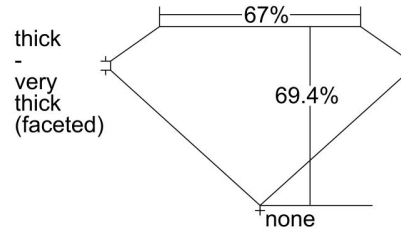

GIA NATURAL DIAMOND GRADING REPORT

January 27, 2023

GIA Report Number 6455666483

Shape and Cutting Style Cushion Modified Brilliant

Measurements 6.28 x 5.92 x 4.11 mm

GRADING RESULTS

Carat Weight 1.30 carat

Color Grade L

Clarity Grade VS1

ADDITIONAL GRADING INFORMATION

Polish Excellent

Symmetry Very Good

Fluorescence None

Inscription(s): GIA 6455666483

Comments: Clouds are not shown. Pinpoints are not shown.

PROPORTIONS

Profile not to actual proportions

CLARITY CHARACTERISTICS

KEY TO SYMBOLS*

- Crystal
- ∖ Needle

* Red symbols denote internal characteristics (inclusions). Green or black symbols denote external characteristics (blemishes). Diagram is an approximate representation of the diamond, and symbols shown indicate type, position, and approximate size of clarity characteristics. All clarity characteristics may not be shown. Details of finish are not shown.