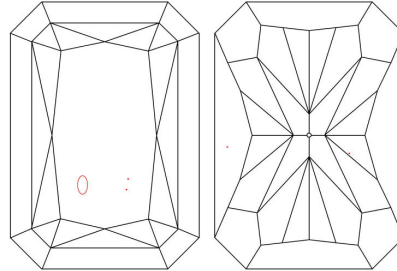

**GIA NATURAL DIAMOND GRADING REPORT**

January 31, 2023  
 GIA Report Number ..... 6455678720  
 Shape and Cutting Style ..... Cut-Cornered Rectangular  
 Modified Brilliant  
 Measurements ..... 6.12 x 5.02 x 3.54 mm

**GRADING RESULTS**

Carat Weight ..... 1.01 carat  
 Color Grade ..... L  
 Clarity Grade ..... SI1

**ADDITIONAL GRADING INFORMATION**

Polish ..... Excellent  
 Symmetry ..... Excellent  
 Fluorescence ..... Faint  
 Inscription(s): GIA 6455678720

**PROPORTIONS**

Profile not to actual proportions

**CLARITY CHARACTERISTICS**

**KEY TO SYMBOLS\***

- Crystal
- Pinpoint

**GRADING SCALES**

GIA COLOR SCALE		GIA CLARITY SCALE		
COLOURLESS	D	VERY VERY SLIGHTLY INCLUDED	FLAWLESS	
	E		INTERNALLY FLAWLESS	
	F		VVS <sub>1</sub>	
NEAR COLOURLESS	G		VVS <sub>2</sub>	
	H		VERY SLIGHTLY INCLUDED	VS <sub>1</sub>
	I			VS <sub>2</sub>
J	SLIGHTLY INCLUDED			SI <sub>1</sub>
FAINT			K	SI <sub>2</sub>
			L	INCLUDED
	M		I <sub>2</sub>	
N	I <sub>3</sub>			
VERY LIGHT	O			
	P			
	Q			
LIGHT	R			
	S			
	T			
	U			
	V			
	W			
	X			
Y				
Z				