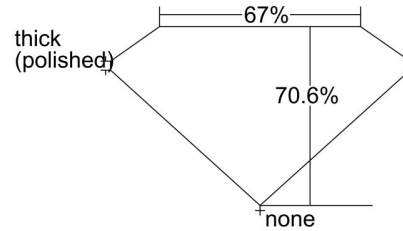

**GIA NATURAL DIAMOND GRADING REPORT**

January 31, 2023  
 GIA Report Number ..... 6455678720  
 Shape and Cutting Style ..... Cut-Cornered Rectangular  
 Modified Brilliant  
 Measurements ..... 6.12 x 5.02 x 3.54 mm

**GRADING RESULTS**

Carat Weight ..... 1.01 carat  
 Color Grade ..... L  
 Clarity Grade ..... SI1

**ADDITIONAL GRADING INFORMATION**

Polish ..... Excellent  
 Symmetry ..... Excellent  
 Fluorescence ..... Faint  
 Inscription(s): GIA 6455678720

**PROPORTIONS**

Profile not to actual proportions

**CLARITY CHARACTERISTICS**

**KEY TO SYMBOLS\***

- Crystal
- Pinpoint

**GRADING SCALES**

GIA COLOR SCALE		GIA CLARITY SCALE		
COLOURLESS	D	VERY VERY SLIGHTLY INCLUDED	FLAWLESS	
	E		INTERNALLY FLAWLESS	
	F		VVS <sub>1</sub>	
NEAR COLOURLESS	G		VVS <sub>2</sub>	
	H		VERY SLIGHTLY INCLUDED	VS <sub>1</sub>
	I			VS <sub>2</sub>
J	SLIGHTLY INCLUDED			SI <sub>1</sub>
FAINT			K	SI <sub>2</sub>
			L	INCLUDED
	M		I <sub>2</sub>	
N	I <sub>3</sub>			
VERY LIGHT	O			
	P			
	Q			
LIGHT	R			
	S			
	T			
	U			
	V			
	W			
	X			
Y				
Z				