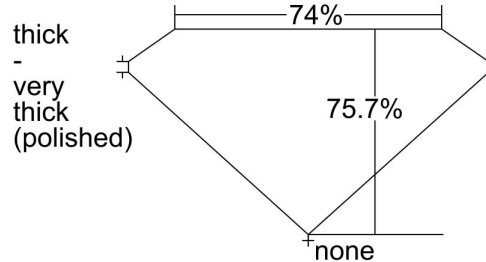

GIA®

GIA NATURAL DIAMOND DOSSIER®

January 31, 2023

GIA Report Number..... 6455711937

Shape and Cutting Style..... Square Modified Brilliant

Measurements.....4.71 x 4.66 x 3.53 mm

GRADING RESULTS

Carat Weight.....0.70 carat

Color Grade..... F

Clarity Grade..... VS1

ADDITIONAL GRADING INFORMATION

Polish..... Excellent

Symmetry..... Good

Fluorescence..... None

Clarity Characteristics..... Cavity, Indented Natural, Pinpoint

Inscription(s): GIA 6455711937

PROPORTIONS

Profile not to actual proportions

COMMENTS

GIA COLOR SCALE

D	E	F	G	H	I	J	K	L	M	N	O	P	Q	R	S	T	U	V	W	X	Y	Z
COLORLESS			NEAR COLORLESS		FAINT		VERY LIGHT			LIGHT												

GIA CLARITY SCALE

FLAWLESS	INTERNALLY FLAWLESS	VVS ₁	VVS ₂	VS ₁	VS ₂	SI ₁	SI ₂	I ₁	I ₂	I ₃
		VERY VERY SLIGHTLY INCLUDED		VERY SLIGHTLY INCLUDED		SLIGHTLY INCLUDED		INCLUDED		