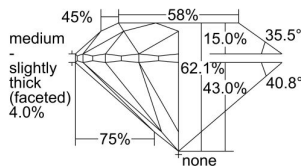

GIA®

FACSIMILE

GIA REPORT 6455743474

Verify this report at GIA.edu

GIA NATURAL DIAMOND DOSSIER®

February 02, 2023
GIA Report Number **6455743474**
Shape and Cutting Style ..... **Round Brilliant**
Measurements ..... **5.12 - 5.15 x 3.19 mm**

GRADING RESULTS

Carat Weight ..... **0.52 carat**
Color Grade ..... **F**
Clarity Grade **S12**
Cut Grade ..... **Excellent**

ADDITIONAL GRADING INFORMATION

Polish ..... **Excellent**
Symmetry ..... **Excellent**
Fluorescence ..... **None**
Clarity Characteristics ..... **Cloud, Feather**
Inscription(s): **GIA 6455743474**

PROPORTIONS

Profile to actual proportions