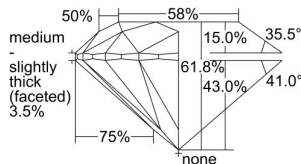

GIA®

FACSIMILE

GIA REPORT 6455770961

Verify this report at GIA.edu

GIA NATURAL DIAMOND DOSSIER®

February 09, 2023
GIA Report Number **6455770961**
Shape and Cutting Style ..... **Round Brilliant**
Measurements ..... **5.71 - 5.75 x 3.54 mm**

GRADING RESULTS

Carat Weight ..... **0.72 carat**
Color Grade ..... **G**
Clarity Grade **VVS1**
Cut Grade ..... **Excellent**

ADDITIONAL GRADING INFORMATION

Polish ..... **Excellent**
Symmetry ..... **Excellent**
Fluorescence ..... **None**
Clarity Characteristics ..... **Pinpoint**
Inscription(s): **GIA 6455770961**

PROPORTIONS

Profile to actual proportions

GRADING SCALES

GIA COLOR SCALE	GIA CLARITY SCALE	GIA CUT SCALE	
D	FLAWLESS	EXCELLENT	
E	INTERNALLY FLAWLESS		
F		VVS₁	VERY GOOD
G	VVS₂		
H	VS₁	GOOD	
I	VS₂		
J	SI₁	FAIR	
K	SI₂		
L	I₁	POOR	
M			I₂
N	I₃		
O			
P			
Q			
R			
S			
T			
U			
V			
W			
X			
Y			
Z