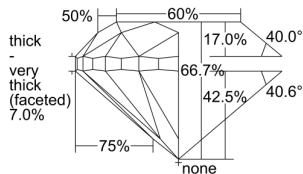

GIA®

FACSIMILE

GIA REPORT 6455847220

Verify this report at GIA.edu

GIA NATURAL DIAMOND DOSSIER®

February 16, 2023
GIA Report Number 6455847220
Shape and Cutting Style ..... Round Brilliant
Measurements ..... 4.75 - 4.88 x 3.21 mm

GRADING RESULTS

Carat Weight ..... 0.50 carat
Color Grade ..... J
Clarity Grade S11
Cut Grade ..... Good

ADDITIONAL GRADING INFORMATION

Polish ..... Excellent
Symmetry ..... Good
Fluorescence ..... Medium Blue
Clarity Characteristics ..... Crystal
Inscription(s): GIA 6455847220

PROPORTIONS

Profile to actual proportions