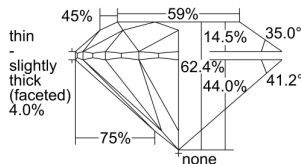

GIA®

FACSIMILE

GIA REPORT 6455898043

Verify this report at GIA.edu

GIA NATURAL DIAMOND DOSSIER®

February 23, 2023
GIA Report Number 6455898043
Shape and Cutting Style ..... Round Brilliant
Measurements ..... 5.35 - 5.39 x 3.35 mm

GRADING RESULTS

Carat Weight ..... 0.60 carat
Color Grade ..... E
Clarity Grade S11
Cut Grade ..... Excellent

ADDITIONAL GRADING INFORMATION

Polish ..... Excellent
Symmetry ..... Excellent
Fluorescence ..... None
Clarity Characteristics ..... Cloud
Inscription(s): GIA 6455898043

PROPORTIONS

Profile to actual proportions