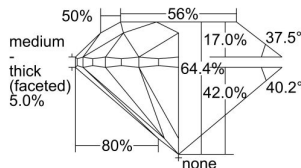

GIA®

FACSIMILE

GIA REPORT 6455951340

Verify this report at GIA.edu

GIA NATURAL DIAMOND DOSSIER®

March 06, 2023
GIA Report Number 6455951340
Shape and Cutting Style ..... Round Brilliant
Measurements ..... 4.99 - 5.01 x 3.22 mm

GRADING RESULTS

Carat Weight ..... 0.51 carat
Color Grade ..... H
Clarity Grade VS1
Cut Grade ..... Very Good

ADDITIONAL GRADING INFORMATION

Polish ..... Excellent
Symmetry ..... Excellent
Fluorescence ..... None
Clarity Characteristics..... Crystal, Needle, Pinpoint, Cloud
Inspection(s): GIA 6455951340

PROPORTIONS

Profile to actual proportions

GRADING SCALES

GIA COLOR SCALE	GIA CLARITY SCALE	GIA CUT SCALE	
D	FLAWLESS	EXCELLENT	
E	INTERNALLY FLAWLESS		
F		VVS₁	VERY GOOD
G	VVS₂		
H	VS₁	GOOD	
I	VS₂		
J	SI₁	FAIR	
K	SI₂		
L	I₁	POOR	
M	I₂		
N	I₃		
O			
P			
Q			
R			
S			
T			
U			
V			
W			
X			
Y			
Z