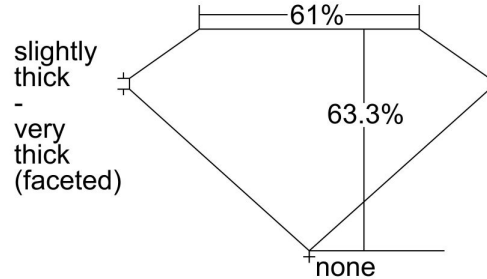

GIA®

GIA NATURAL DIAMOND DOSSIER®

March 07, 2023

GIA Report Number..... 6455975584

Shape and Cutting Style..... Heart Brilliant

Measurements.....3.93 x 4.53 x 2.87 mm

GRADING RESULTS

Carat Weight.....0.30 carat

Color Grade..... G

Clarity Grade..... SI2

ADDITIONAL GRADING INFORMATION

Polish..... Excellent

Symmetry..... Very Good

Fluorescence..... Medium Blue

Clarity Characteristics..... Feather

Inscription(s): GIA 6455975584

PROPORTIONS

Profile not to actual proportions

COMMENTS

GIA COLOR SCALE

D	E	F	G	H	I	J	K	L	M	N	O	P	Q	R	S	T	U	V	W	X	Y	Z
COLORLESS				NEAR COLORLESS		FAINT		VERY LIGHT				LIGHT										

GIA CLARITY SCALE

FLAWLESS	INTERNALLY FLAWLESS	VVS ₁	VVS ₂	VS ₁	VS ₂	SI ₁	SI ₂	I ₁	I ₂	I ₃
		VERY VERY SLIGHTLY INCLUDED		VERY SLIGHTLY INCLUDED		SLIGHTLY INCLUDED		INCLUDED		