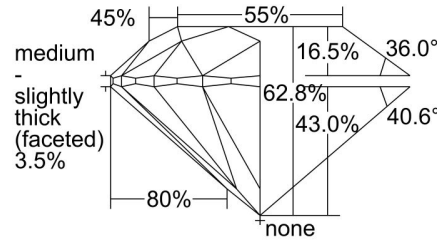

GIA NATURAL DIAMOND GRADING REPORT

December 01, 2023
GIA Report Number 6461162198
Shape and Cutting Style Round Brilliant
Measurements 6.54 - 6.59 x 4.12 mm

GRADING RESULTS

Carat Weight 1.10 carat
Color Grade J
Clarity Grade VVS1
Cut Grade Excellent

ADDITIONAL GRADING INFORMATION

Polish Excellent
Symmetry Excellent
Fluorescence None
Inscription(s): GIA 6461162198

PROPORTIONS

Profile to actual proportions

CLARITY CHARACTERISTICS

KEY TO SYMBOLS*

- Needle
- Pinpoint
- Feather

* Red symbols denote internal characteristics (inclusions). Green or black symbols denote external characteristics (blemishes). Diagram is an approximate representation of the diamond, and symbols shown indicate type, position, and approximate size of clarity characteristics. All clarity characteristics may not be shown. Details of finish are not shown.