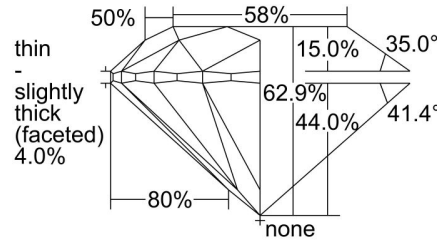

GIA NATURAL DIAMOND GRADING REPORT

April 07, 2023
 GIA Report Number 6461282865
 Shape and Cutting Style Round Brilliant
 Measurements 6.87 - 6.92 x 4.34 mm

GRADING RESULTS

Carat Weight 1.29 carat
 Color Grade I
 Clarity Grade VVS1
 Cut Grade Excellent

ADDITIONAL GRADING INFORMATION

Polish Excellent
 Symmetry Excellent
 Fluorescence None
 Inscription(s): GIA 6461282865

PROPORTIONS

Profile to actual proportions

CLARITY CHARACTERISTICS

KEY TO SYMBOLS*

- Pinpoint
- ~ Feather
- ∧ Indented Natural

* Red symbols denote internal characteristics (inclusions). Green or black symbols denote external characteristics (blemishes). Diagram is an approximate representation of the diamond, and symbols shown indicate type, position, and approximate size of clarity characteristics. All clarity characteristics may not be shown. Details of finish are not shown.