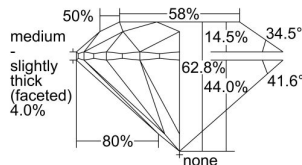

GIA®

FACSIMILE

GIA REPORT

6461294641

Verify this report at GIA.edu

GIA NATURAL DIAMOND DOSSIER®

April 13, 2023
GIA Report Number **6461294641**
Shape and Cutting Style ..... **Round Brilliant**
Measurements ..... **5.65 - 5.69 x 3.56 mm**

GRADING RESULTS

Carat Weight ..... **0.70 carat**
Color Grade ..... **F**
Clarity Grade **S11**
Cut Grade ..... **Excellent**

ADDITIONAL GRADING INFORMATION

Polish ..... **Excellent**
Symmetry ..... **Excellent**
Fluorescence ..... **None**
Clarity Characteristics ..... **Cloud**
Inscription(s): **GIA 6461294641**

PROPORTIONS

Profile to actual proportions

GRADING SCALES

GIA COLOR SCALE

COLORLESS	D
	E
	F
	G
	H
	I
	J
NEAR COLORLESS	K
	L
	M
	N
	O
	P
	R
	S
	T
	U
	V
	W
	X
	Y
	Z

GIA CLARITY SCALE

VERY VERY SLIGHTLY INCLUDED	FLAWLESS
	INTERNALLY FLAWLESS
VERY SLIGHTLY INCLUDED	VVS₁
	VVS₂
SLIGHTLY INCLUDED	VS₁
	VS₂
INCLUDED	I₁
	I₂
	I₃

GIA CUT SCALE

EXCELLENT
VERY GOOD
GOOD
FAIR
POOR