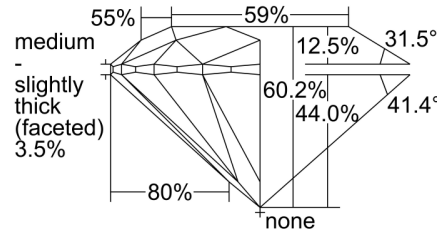

GIA REPORT
6461490077

Verify this report at GIA.edu

FACSIMILE

This is a digital representation of the original GIA Report. This representation might not be accepted in lieu of the original GIA Report in certain circumstances. The original GIA Report includes certain security features which are not reproducible on this facsimile.

GIA NATURAL DIAMOND GRADING REPORT

May 11, 2023
GIA Report Number 6461490077
Shape and Cutting Style ..... Round Brilliant
Measurements ..... 8.30 - 8.35 x 5.01 mm

GRADING RESULTS

Carat Weight ..... 2.09 carat
Color Grade ..... F
Clarity Grade VS1
Cut Grade ..... Excellent

ADDITIONAL GRADING INFORMATION

Polish ..... Excellent
Symmetry ..... Excellent
Fluorescence ..... None
Inscription(s): GIA 6461490077
Comments: Pinpoints are not shown.

PROPORTIONS

Profile to actual proportions