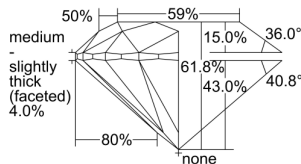

GIA®

FACSIMILE

GIA REPORT 6461977331

Verify this report at GIA.edu

GIA NATURAL DIAMOND DOSSIER®

June 29, 2023
GIA Report Number **6461977331**
Shape and Cutting Style ..... **Round Brilliant**
Measurements ..... **5.67 - 5.70 x 3.51 mm**

GRADING RESULTS

Carat Weight ..... **0.70 carat**
Color Grade ..... **F**
Clarity Grade **S11**
Cut Grade ..... **Excellent**

ADDITIONAL GRADING INFORMATION

Polish ..... **Excellent**
Symmetry ..... **Excellent**
Fluorescence ..... **None**
Clarity Characteristics..... **Cloud, Crystal, Feather**
Inscription(s): **GIA 6461977331**

PROPORTIONS

Profile to actual proportions

GRADING SCALES

GIA COLOR SCALE	GIA CLARITY SCALE	GIA CUT SCALE	
D	FLAWLESS	EXCELLENT	
E	INTERNALLY FLAWLESS		
F		VVS₁	VERY GOOD
G	VVS₂		
H	VS₁	GOOD	
I	VS₂		
J	S1₁	FAIR	
K	S1₂		
L	I₁	POOR	
M	I₂		
N	I₃		
O			
P			
Q			
R			
S			
T			
U			
V			
W			
X			
Y			
Z