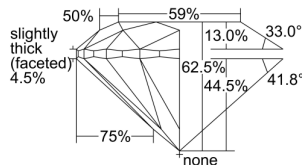

GIA®

FACSIMILE

GIA REPORT

6462134996

Verify this report at GIA.edu

GIA NATURAL DIAMOND DOSSIER®

March 24, 2023
GIA Report Number 6462134996
Shape and Cutting Style ..... Round Brilliant
Measurements ..... 5.34 - 5.39 x 3.35 mm

GRADING RESULTS

Carat Weight ..... 0.60 carat
Color Grade ..... J
Clarity Grade VVS1
Cut Grade ..... Excellent

ADDITIONAL GRADING INFORMATION

Polish ..... Excellent
Symmetry ..... Excellent
Fluorescence ..... None
Clarity Characteristics ..... Pinpoint, Feather
Inscription(s): GIA 6462134996

PROPORTIONS

Profile to actual proportions

GRADING SCALES

GIA COLOR SCALE

COLORED	D
	E
	F
	G
	H
	I
	J
NEAR COLORLESS	K
	L
	M
	N
	O
	P
	Q
	R
	S
	T
	U
	V
	W
	X
	Y
LIGHT	Z

GIA CLARITY SCALE

FLAWLESS	VERY VERY SLIGHTLY INCLUDED	VVS₁	VVS₂	VS₁	VS₂	SLIGHTLY INCLUDED	SI₁	SI₂	I₁	I₂	I₃	
												FLAWLESS
INTERNALLY FLAWLESS												

GIA CUT SCALE

EXCELLENT
VERY GOOD
GOOD
FAIR
POOR