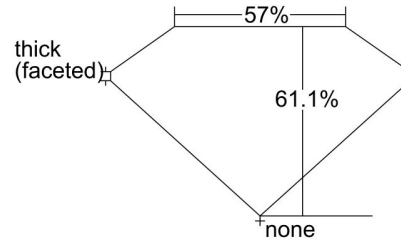

GIA NATURAL DIAMOND GRADING REPORT

March 30, 2023
 GIA Report Number 6462190528
 Shape and Cutting Style Oval Brilliant
 Measurements 7.66 x 5.66 x 3.46 mm

GRADING RESULTS

Carat Weight 1.00 carat
 Color Grade E
 Clarity Grade VVS1

Profile not to actual proportions

CLARITY CHARACTERISTICS

KEY TO SYMBOLS*

- Pinpoint
- ~ Feather

* Red symbols denote internal characteristics (inclusions). Green or black symbols denote external characteristics (blemishes). Diagram is an approximate representation of the diamond, and symbols shown indicate type, position, and approximate size of clarity characteristics. All clarity characteristics may not be shown. Details of finish are not shown.