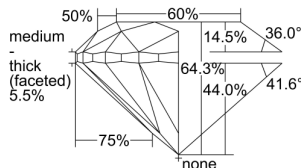

GIA®

FACSIMILE

GIA REPORT 6462192741

Verify this report at GIA.edu

GIA NATURAL DIAMOND DOSSIER®

March 29, 2023
GIA Report Number 6462192741
Shape and Cutting Style ..... Round Brilliant
Measurements ..... 5.54 - 5.58 x 3.58 mm

GRADING RESULTS

Carat Weight ..... 0.70 carat
Color Grade ..... D
Clarity Grade VS1
Cut Grade ..... Very Good

ADDITIONAL GRADING INFORMATION

Polish ..... Excellent
Symmetry ..... Excellent
Fluorescence ..... Faint
Clarity Characteristics..Cloud, Indented Natural, Pinpoint, Needle
Inscription(s): GIA 6462192741

PROPORTIONS

Profile to actual proportions

GRADING SCALES

GIA COLOR SCALE	GIA CLARITY SCALE	GIA CUT SCALE	
D	FLAWLESS	EXCELLENT	
E	INTERNALLY FLAWLESS		
F		VVS₁	VERY GOOD
G	VVS₂		
H	VS₁	GOOD	
I	VS₂		
J	SI₁	FAIR	
K	SI₂		
L	I₁	POOR	
M	I₂		
N	I₃		
O			
P			
Q			
R			
S			
T			
U			
V			
W			
X			
Y			
Z