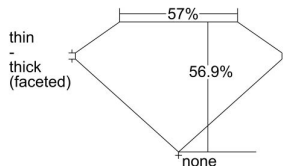

GIA®

FACSIMILE

GIA REPORT 6462225561

Verify this report at GIA.edu

GIA NATURAL DIAMOND DOSSIER®

April 04, 2023
GIA Report Number 6462225561
Shape and Cutting Style ..... Heart Brilliant
Measurements ..... 5.58 x 6.56 x 3.73 mm

GRADING RESULTS

Carat Weight ..... 0.81 carat
Color Grade ..... F
Clarity Grade VS1

ADDITIONAL GRADING INFORMATION

Polish ..... Excellent
Symmetry ..... Very Good
Fluorescence ..... None
Clarity Characteristics ..... Crystal, Cloud
Inscription(s): GIA 6462225561

PROPORTIONS

Profile not to actual proportions

GRADING SCALES

GIA COLOR SCALE		GIA CLARITY SCALE			
COLORLESS	D	VERY VERY SLIGHTLY INCLUDED	FLAWLESS		
	E		INTERNALLY FLAWLESS		
	F	VERY SLIGHTLY INCLUDED	VS₁		
	G		VS₂		
	H		VS₁		
	NEAR COLORLESS	I	SLIGHTLY INCLUDED	VS₂	
		J		SI₁	
		FAINT	K	INCLUDED	SI₂
			L		I₁
			M		I₂
VERT LIGHT	N	INCLUDED	I₃		
	O				
	P				
	Q				
	R				
	S				
	T				
LIGHT	U				
	V				
	W				
	X				
Y					
Z