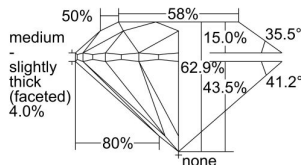

GIA®

FACSIMILE

GIA REPORT 6462228598

Verify this report at GIA.edu

GIA NATURAL DIAMOND DOSSIER®

April 05, 2023
GIA Report Number **6462228598**
Shape and Cutting Style ..... **Round Brilliant**
Measurements ..... **5.61 - 5.65 x 3.54 mm**

GRADING RESULTS

Carat Weight ..... **0.70 carat**
Color Grade ..... **L**
Clarity Grade **VS1**
Cut Grade ..... **Excellent**

ADDITIONAL GRADING INFORMATION

Polish ..... **Excellent**
Symmetry ..... **Excellent**
Fluorescence ..... **Faint**
Clarity Characteristics..... **Crystal, Needle, Indented Natural, Pinpoint**

Inscription(s): GIA 6462228598

PROPORTIONS

Profile to actual proportions

GRADING SCALES

GIA COLOR SCALE	GIA CLARITY SCALE	GIA CUT SCALE	
D	FLAWLESS	EXCELLENT	
E	INTERNALLY FLAWLESS		
F		VVS₁	VERY GOOD
G	VVS₂		
H	VS₁	GOOD	
I	VS₂		
J	SI₁	FAIR	
K	SI₂		
L	I₁	POOR	
M	I₂		
N	I₃		
O			
P			
Q			
R			
S			
T			
U			
V			
W			
X			
Y			
Z