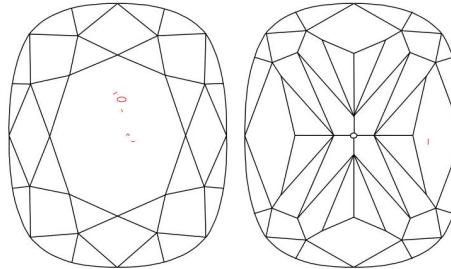

GIA NATURAL DIAMOND GRADING REPORT

April 07, 2023
 GIA Report Number 6462252995
 Shape and Cutting Style Cushion Modified Brilliant
 Measurements 7.34 x 6.33 x 4.42 mm

GRADING RESULTS

Carat Weight 1.72 carat
 Color Grade H
 Clarity Grade VS2

ADDITIONAL GRADING INFORMATION

Polish Excellent
 Symmetry Very Good
 Fluorescence None
 Inscription(s): GIA 6462252995
 Comments: Pinpoints are not shown.

PROPORTIONS

Profile not to actual proportions

CLARITY CHARACTERISTICS

KEY TO SYMBOLS*

- Crystal
- ~ Feather
- ☉ Cloud
- \\ Needle

* Red symbols denote internal characteristics (inclusions). Green or black symbols denote external characteristics (blemishes). Diagram is an approximate representation of the diamond, and symbols shown indicate type, position, and approximate size of clarity characteristics. All clarity characteristics may not be shown. Details of finish are not shown.