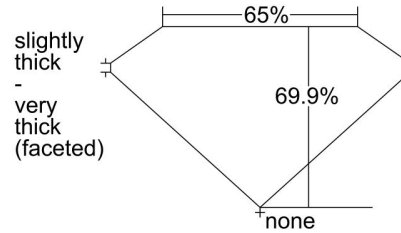

GIA NATURAL DIAMOND GRADING REPORT

April 07, 2023
 GIA Report Number 6462252995
 Shape and Cutting Style Cushion Modified Brilliant
 Measurements 7.34 x 6.33 x 4.42 mm

GRADING RESULTS

Carat Weight 1.72 carat
 Color Grade H
 Clarity Grade VS2

ADDITIONAL GRADING INFORMATION

Polish Excellent
 Symmetry Very Good
 Fluorescence None
 Inscription(s): GIA 6462252995
 Comments: Pinpoints are not shown.

PROPORTIONS

Profile not to actual proportions

CLARITY CHARACTERISTICS

KEY TO SYMBOLS*

- Crystal
- ~ Feather
- ☉ Cloud
- \\ Needle

* Red symbols denote internal characteristics (inclusions). Green or black symbols denote external characteristics (blemishes). Diagram is an approximate representation of the diamond, and symbols shown indicate type, position, and approximate size of clarity characteristics. All clarity characteristics may not be shown. Details of finish are not shown.