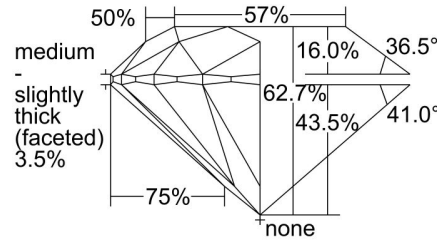

GIA REPORT
6462266551

Verify this report at GIA.edu

FACSIMILE

This is a digital representation of the original GIA Report. This representation might not be accepted in lieu of the original GIA Report in certain circumstances. The original GIA Report includes certain security features which are not reproducible on this facsimile.

GIA NATURAL DIAMOND GRADING REPORT

April 13, 2023
GIA Report Number 6462266551
Shape and Cutting Style ..... Round Brilliant
Measurements ..... 7.02 - 7.07 x 4.42 mm

GRADING RESULTS

Carat Weight ..... 1.36 carat
Color Grade I
Clarity Grade VS1
Cut Grade ..... Excellent

ADDITIONAL GRADING INFORMATION

Polish ..... Excellent
Symmetry ..... Excellent
Fluorescence ..... None
Inscription(s): GIA 6462266551

Comments: Additional clouds are not shown. Pinpoints are not shown.

PROPORTIONS

Profile to actual proportions