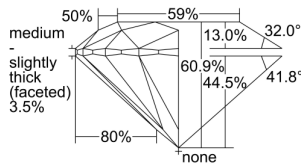

GIA®

FACSIMILE

GIA REPORT 6462269042

Verify this report at GIA.edu

GIA NATURAL DIAMOND DOSSIER®

April 10, 2023
GIA Report Number 6462269042
Shape and Cutting Style ..... Round Brilliant
Measurements ..... 5.85 - 5.89 x 3.57 mm

GRADING RESULTS

Carat Weight ..... 0.75 carat
Color Grade ..... F
Clarity Grade VS1
Cut Grade ..... Excellent

ADDITIONAL GRADING INFORMATION

Polish ..... Excellent
Symmetry ..... Excellent
Fluorescence ..... None
Clarity Characteristics..... Cloud, Crystal, Feather, Needle
Inscription(s): GIA 6462269042

PROPORTIONS

Profile to actual proportions

GRADING SCALES

GIA COLOR SCALE	GIA CLARITY SCALE	GIA CUT SCALE	
D	FLAWLESS	EXCELLENT	
E	INTERNALLY FLAWLESS		
F		VVS₁	VERY GOOD
G	VVS₂		
H	VS₁	GOOD	
I	VS₂		
J	SI₁	FAIR	
K	SI₂		
L	I₁	POOR	
M			
N			
O	I₂		
P			
Q			
R	I₃		
S			
T			
U			
V			
W			
X			
Y			
Z