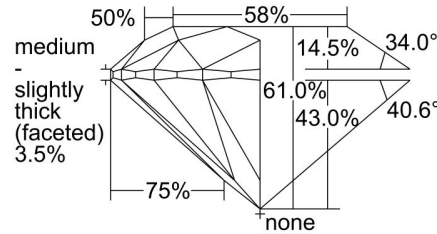

GIA NATURAL DIAMOND GRADING REPORT

April 17, 2023  
 GIA Report Number ..... 6462303866  
 Shape and Cutting Style ..... Round Brilliant  
 Measurements ..... 7.32 - 7.40 x 4.49 mm

GRADING RESULTS

Carat Weight ..... 1.50 carat  
 Color Grade ..... J  
 Clarity Grade ..... SI2  
 Cut Grade ..... Excellent

PROPORTIONS

Profile to actual proportions

CLARITY CHARACTERISTICS

KEY TO SYMBOLS\*

- Crystal
- △ Natural
- ~ Feather
- ⊙ Cloud
- ∖ Needle

\* Red symbols denote internal characteristics (inclusions). Green or black symbols denote external characteristics (blemishes). Diagram is an approximate representation of the diamond, and symbols shown indicate type, position, and approximate size of clarity characteristics. All clarity characteristics may not be shown. Details of finish are not shown.