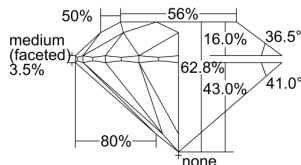

GIA®

FACSIMILE

GIA REPORT 6462324834

Verify this report at GIA.edu

GIA NATURAL DIAMOND DOSSIER®

April 17, 2023
GIA Report Number **6462324834**
Shape and Cutting Style ..... **Round Brilliant**
Measurements ..... **3.85 - 3.88 x 2.43 mm**

GRADING RESULTS

Carat Weight ..... **0.22 carat**
Color Grade ..... **D**
Clarity Grade **VVS2**
Cut Grade ..... **Excellent**

ADDITIONAL GRADING INFORMATION

Polish ..... **Excellent**
Symmetry ..... **Excellent**
Fluorescence ..... **None**
Clarity Characteristics..... **Needle, Pinpoint, Indented Natural**
Inscription(s): **GIA 6462324834**

PROPORTIONS

Profile to actual proportions

GRADING SCALES

GIA COLOR SCALE	GIA CLARITY SCALE	GIA CUT SCALE	
D	FLAWLESS	EXCELLENT	
E	INTERNALLY FLAWLESS		
F		VVS₁	VERY GOOD
G	VVS₂		
H	VS₁	GOOD	
I	VS₂		
J	SI₁	FAIR	
K	SI₂		
L	I₁	POOR	
M	I₂		
N	I₃		
O			
P			
Q			
R			
S			
T			
U			
V			
W			
X			
Y			
Z