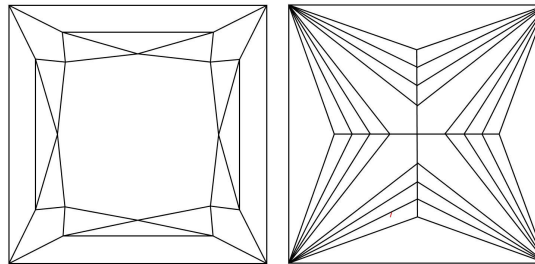

CLARITY CHARACTERISTICS

KEY TO SYMBOLS*

Feather

* Red symbols denote internal characteristics (inclusions). Green or black symbols denote external characteristics (blemishes). Diagram is an approximate representation of the diamond, and symbols shown indicate type, position, and approximate size of clarity characteristics. All clarity characteristics may not be shown. Details of finish are not shown.

GRADING SCALES

GIA COLOR SCALE		GIA CLARITY SCALE	
COLOURLESS	D	VERY VERY SLIGHTLY INCLUDED	FLAWLESS
	E		INTERNALLY FLAWLESS
	F		VVS₁
NEAR COLOURLESS	G	VERY SLIGHTLY INCLUDED	VVS₂
	H		VS₁
	I		VS₂
FANT	J	SLIGHTLY INCLUDED	SI₁
	K		SI₂
	L		I₁
VERY LIGHT	M	INCLUDED	I₂
	N		I₃
	O		
LIGHT	P		
	Q		
	R		
	S		
	T		
	U		
	V		
W			
X			
Y			
Z			

reportcheck.gia.edu

The results documented in this report refer only to the diamond described, and were obtained using the techniques and equipment available to GIA at the time of examination. This report is not a guarantee or valuation. For additional information and important limitations and disclaimers, please see GIA.edu/terms or call +1 800 421 7250 or +1 760 603 4500. ©2023 Gemological Institute of America, Inc.

Note: The report number is masked with ***** for security.

GIA.edu