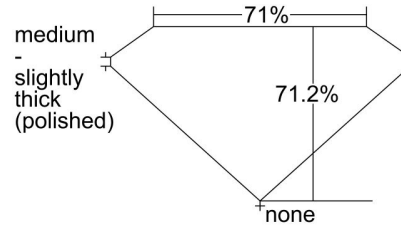

GIA NATURAL DIAMOND GRADING REPORT

May 03, 2023
 GIA Report Number *****75680
 Shape and Cutting Style Square Modified Brilliant
 Measurements 7.28 x 7.25 x 5.16 mm

GRADING RESULTS

Carat Weight 2.20 carat
 Color Grade K
 Clarity Grade VVS1

ADDITIONAL GRADING INFORMATION

Polish Excellent
 Symmetry Excellent
 Fluorescence Medium Blue
 Inscription(s): GIA *****75680

PROPORTIONS

Profile not to actual proportions

CLARITY CHARACTERISTICS

KEY TO SYMBOLS*

Feather

* Red symbols denote internal characteristics (inclusions). Green or black symbols denote external characteristics (blemishes). Diagram is an approximate representation of the diamond, and symbols shown indicate type, position, and approximate size of clarity characteristics. All clarity characteristics may not be shown. Details of finish are not shown.