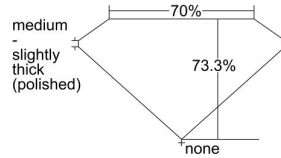

GIA®

FACSIMILE

GIA REPORT 6462495582

Verify this report at GIA.edu

GIA NATURAL DIAMOND DOSSIER®

May 04, 2023
GIA Report Number **6462495582**
Shape and Cutting Style ..... **Square Modified Brilliant**
Measurements ..... **5.02 x 4.99 x 3.66 mm**

GRADING RESULTS

Carat Weight ..... **0.81 carat**
Color Grade ..... **J**
Clarity Grade **VS2**

ADDITIONAL GRADING INFORMATION

Polish ..... **Excellent**
Symmetry ..... **Very Good**
Fluorescence ..... **Medium Blue**
Clarity Characteristics ..... **Cloud, Crystal**
Inscription(s): **GIA 6462495582**

PROPORTIONS

Profile not to actual proportions

GRADING SCALES

GIA COLOR SCALE		GIA CLARITY SCALE			
COLORLESS	D	VERY VERY SLIGHTLY INCLUDED	FLAWLESS		
	E		INTERNALLY FLAWLESS		
	F	VERY SLIGHTLY INCLUDED	VVS₁		
	G		VVS₂		
	H		VS₁		
	NEAR COLORLESS	I	SLIGHTLY INCLUDED	VS₂	
		J		SI₁	
		FAINT	K	INCLUDED	SI₂
			L		I₁
			M		I₂
VERT LIGHT	N	LIGHT	I₃		
	O				
	P				
	Q				
	R