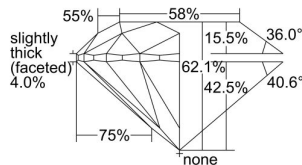

GIA®

FACSIMILE

GIA REPORT 6462527006

Verify this report at GIA.edu

GIA NATURAL DIAMOND DOSSIER®

May 09, 2023
GIA Report Number 6462527006
Shape and Cutting Style ..... Round Brilliant
Measurements ..... 5.87 - 5.91 x 3.66 mm

GRADING RESULTS

Carat Weight ..... 0.80 carat
Color Grade I
Clarity Grade VVS1
Cut Grade ..... Excellent

ADDITIONAL GRADING INFORMATION

Polish ..... Excellent
Symmetry ..... Excellent
Fluorescence ..... None
Clarity Characteristics ..... Pinpoint, Cloud, Feather
Inscription(s): GIA 6462527006

PROPORTIONS

GRADING SCALES

GIA COLOR SCALE	GIA CLARITY SCALE	GIA CUT SCALE	
D	FLAWLESS	EXCELLENT	
E	INTERNALLY FLAWLESS		
F		VVS₁	VERY GOOD
G	VVS₂		
H	VS₁	GOOD	
I	VS₂		
J	SI₁	FAIR	
K	SI₂		
L	I₁	POOR	
M			
N			
O	I₂		
P			
Q	I₃		
R			
S			
T			
U			
V			
W			
X			
Y			
Z