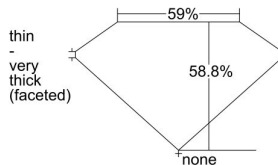

GIA®

FACSIMILE

GIA REPORT 6462689180

Verify this report at GIA.edu

GIA NATURAL DIAMOND DOSSIER®

May 24, 2023
GIA Report Number **6462689180**
Shape and Cutting Style ..... **Heart Brilliant**
Measurements ..... **3.96 x 4.61 x 2.71 mm**

GRADING RESULTS

Carat Weight ..... **0.30 carat**
Color Grade ..... **G**
Clarity Grade **VVS1**

ADDITIONAL GRADING INFORMATION

Polish ..... **Excellent**
Symmetry ..... **Very Good**
Fluorescence ..... **None**
Clarity Characteristics. **Feather, Indented Natural, Manufacturing Remnant**

Inscription(s): GIA 6462689180

PROPORTIONS

Profile not to actual proportions

GRADING SCALES

GIA COLOR SCALE		GIA CLARITY SCALE			
COLORLESS	D	VERY VERY SLIGHTLY INCLUDED	FLAWLESS		
	E		INTERNALLY FLAWLESS		
	F	VERY SLIGHTLY INCLUDED	VVS₁		
	G		VVS₂		
	H		VS₁		
	NEAR COLORLESS	I	SLIGHTLY INCLUDED	VS₂	
		J		SI₁	
		FAINT	K	INCLUDED	SI₂
			L		I₁
			M		I₂
VERTICALLY LIGHT	N	LIGHT	I₃		
	O				
	P				
	Q				
	R