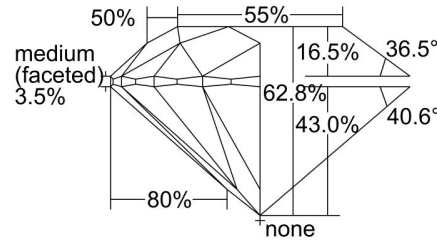

GIA NATURAL DIAMOND GRADING REPORT

May 30, 2023  
 GIA Report Number ..... 6462718098  
 Shape and Cutting Style ..... Round Brilliant  
 Measurements ..... 6.78 - 6.79 x 4.26 mm

GRADING RESULTS

Carat Weight ..... 1.21 carat  
 Color Grade ..... J  
 Clarity Grade ..... SI1  
 Cut Grade ..... Excellent

PROPORTIONS

Profile to actual proportions

CLARITY CHARACTERISTICS

KEY TO SYMBOLS\*

- Cloud
- Feather
- Crystal
- Needle
- Knot

\* Red symbols denote internal characteristics (inclusions). Green or black symbols denote external characteristics (blemishes). Diagram is an approximate representation of the diamond, and symbols shown indicate type, position, and approximate size of clarity characteristics. All clarity characteristics may not be shown. Details of finish are not shown.