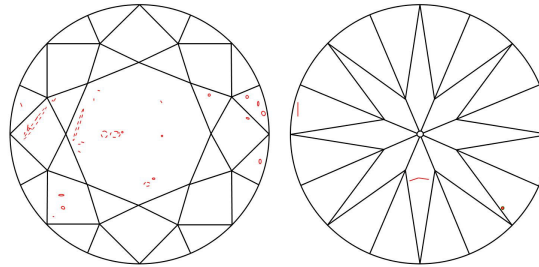

PROPORTIONS

Profile to actual proportions

CLARITY CHARACTERISTICS

KEY TO SYMBOLS\*

- Cloud
- Feather
- Crystal
- Needle
- Knot

\* Red symbols denote internal characteristics (inclusions). Green or black symbols denote external characteristics (blemishes). Diagram is an approximate representation of the diamond, and symbols shown indicate type, position, and approximate size of clarity characteristics. All clarity characteristics may not be shown. Details of finish are not shown.