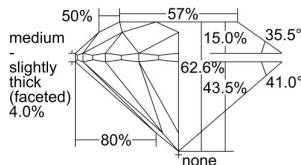

GIA®

FACSIMILE

GIA REPORT 6462745876

Verify this report at GIA.edu

GIA NATURAL DIAMOND DOSSIER®

May 31, 2023
GIA Report Number **6462745876**
Shape and Cutting Style ..... **Round Brilliant**
Measurements ..... **5.16 - 5.19 x 3.24 mm**

GRADING RESULTS

Carat Weight ..... **0.54 carat**
Color Grade ..... **L**
Clarity Grade **VVS2**
Cut Grade ..... **Excellent**

ADDITIONAL GRADING INFORMATION

Polish ..... **Excellent**
Symmetry ..... **Excellent**
Fluorescence ..... **None**
Clarity Characteristics..... **Needle, Pinpoint**
Inscription(s): **GIA 6462745876**

PROPORTIONS

Profile to actual proportions

GRADING SCALES

GIA COLOR SCALE

COLOURLESS	D
	E
	F
	G
	H
	I
	J
NEAR COLOURLESS	K
	L
Faint	M
	N
	O
	P
	R
	S
	T
	U
	V
	W
	X
	Y
Light	Z

GIA CLARITY SCALE

FLAWLESS	INTERNAL FLAWLESS	
		FLAWLESS
VERY VERY SLIGHTLY INCLUDED	VVS₁	
	VVS₂	
VERY SLIGHTLY INCLUDED	VS₁	
	VS₂	
SLIGHTLY INCLUDED	SI₁	
	SI₂	
INCLUDED	I₁	
	I₂	
	I₃	

GIA CUT SCALE

EXCELLENT
VERY GOOD
GOOD
FAIR
POOR