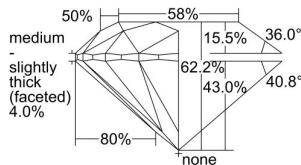

GIA®

FACSIMILE

GIA REPORT 6462774808

Verify this report at GIA.edu

GIA NATURAL DIAMOND DOSSIER®

June 05, 2023
GIA Report Number **6462774808**
Shape and Cutting Style ..... **Round Brilliant**
Measurements ..... **4.26 - 4.28 x 2.66 mm**

GRADING RESULTS

Carat Weight ..... **0.30 carat**
Color Grade ..... **G**
Clarity Grade **VVS1**
Cut Grade ..... **Excellent**

ADDITIONAL GRADING INFORMATION

Polish ..... **Excellent**
Symmetry ..... **Excellent**
Fluorescence ..... **None**
Clarity Characteristics ..... **Feather**
Inscription(s): **GIA 6462774808**

PROPORTIONS

Profile to actual proportions

GRADING SCALES

GIA COLOR SCALE

COLOURESS	D
	E
	F
	G
	H
	I
	J
NEAR COLOURESS	K
	L
Faint	M
	N
	O
	P
	R
	S
	T
	U
	V
	W
	X
	Y
Light	Z

GIA CLARITY SCALE

FLAWLESS	VERY VERY SLIGHTLY INCLUDED	VVS₁	
			VVS₂
INTERNALLY FLAWLESS	VERY SLIGHTLY INCLUDED	VS₁	
		VS₂	
SLIGHTLY INCLUDED	INCLUDED	SI₁	
		SI₂	
INCLUDED		I₁	
		I₂	
		I₃	

GIA CUT SCALE

EXCELLENT
VERY GOOD
GOOD
FAIR
POOR