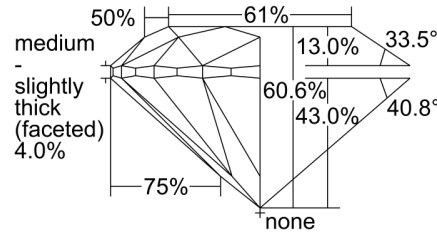

GIA NATURAL DIAMOND GRADING REPORT

June 21, 2023
GIA Report Number 6462880675
Shape and Cutting Style ..... Round Brilliant
Measurements ..... 6.38 - 6.46 x 3.89 mm

GRADING RESULTS

Carat Weight ..... 1.00 carat
Color Grade ..... G
Clarity Grade VVS1
Cut Grade ..... Excellent

ADDITIONAL GRADING INFORMATION

Polish ..... Excellent
Symmetry ..... Very Good
Fluorescence ..... Faint
Inscription(s): GIA 6462880675
Comments: Surface graining is not shown.

PROPORTIONS

Profile to actual proportions