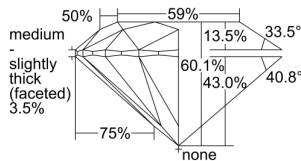

GIA®

FACSIMILE

GIA REPORT 6462944725

Verify this report at GIA.edu

GIA NATURAL DIAMOND DOSSIER®

June 29, 2023
GIA Report Number **6462944725**
Shape and Cutting Style ..... **Round Brilliant**
Measurements ..... **3.93 - 3.95 x 2.37 mm**

GRADING RESULTS

Carat Weight ..... **0.22 carat**
Color Grade ..... **E**
Clarity Grade **S11**
Cut Grade ..... **Excellent**

ADDITIONAL GRADING INFORMATION

Polish ..... **Excellent**
Symmetry ..... **Excellent**
Fluorescence ..... **None**
Clarity Characteristics ..... **Crystal, Cloud**
Inscription(s): **GIA 6462944725**

PROPORTIONS

Profile to actual proportions

GRADING SCALES

GIA COLOR SCALE	GIA CLARITY SCALE	GIA CUT SCALE	
D	FLAWLESS	EXCELLENT	
E	INTERNALLY FLAWLESS		
F		VVS₁	VERY GOOD
G	VVS₂		
H	VS₁	GOOD	
I	VS₂		
J	S1₁	FAIR	
K	S1₂		
L	I₁	POOR	
M	I₂		
N	I₃		
O			
P			
Q			
R			
S			
T			
U			
V			
W			
X			
Y			
Z