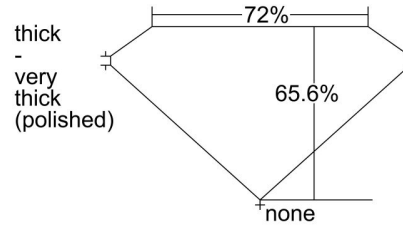

GIA NATURAL DIAMOND GRADING REPORT

June 30, 2023
 GIA Report Number 6462957800
 Shape and Cutting Style Emerald Cut
 Measurements 7.01 x 5.04 x 3.31 mm

GRADING RESULTS

Carat Weight 1.24 carat
 Color Grade D
 Clarity Grade VS1

PROPORTIONS

Profile not to actual proportions

CLARITY CHARACTERISTICS

KEY TO SYMBOLS*

- Feather
- Pinpoint

* Red symbols denote internal characteristics (inclusions). Green or black symbols denote external characteristics (blemishes). Diagram is an approximate representation of the diamond, and symbols shown indicate type, position, and approximate size of clarity characteristics. All clarity characteristics may not be shown. Details of finish are not shown.