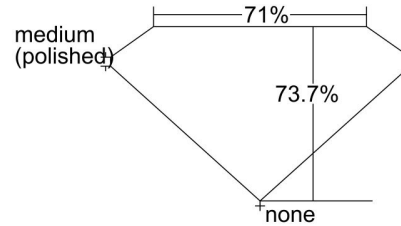

GIA NATURAL DIAMOND GRADING REPORT

July 04, 2023  
 GIA Report Number ..... 6462990770  
 Shape and Cutting Style ..... Square Modified Brilliant  
 Measurements ..... 7.01 x 6.69 x 4.93 mm

GRADING RESULTS

Carat Weight ..... 1.81 carat  
 Color Grade ..... F  
 Clarity Grade ..... VS1

ADDITIONAL GRADING INFORMATION

Polish ..... Excellent  
 Symmetry ..... Excellent  
 Fluorescence ..... None  
 Inscription(s): GIA 6462990770  
**Comments:** Additional pinpoints are not shown.

PROPORTIONS

Profile not to actual proportions

CLARITY CHARACTERISTICS

KEY TO SYMBOLS\*

-  Feather
-  Pinpoint

\* Red symbols denote internal characteristics (inclusions). Green or black symbols denote external characteristics (blemishes). Diagram is an approximate representation of the diamond, and symbols shown indicate type, position, and approximate size of clarity characteristics. All clarity characteristics may not be shown. Details of finish are not shown.