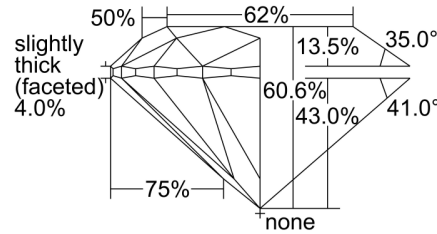

GIA REPORT
6465042890

Verify this report at GIA.edu

FACSIMILE

This is a digital representation of the original GIA Report. This representation might not be accepted in lieu of the original GIA Report in certain circumstances. The original GIA Report includes certain security features which are not reproducible on this facsimile.

GIA NATURAL DIAMOND GRADING REPORT

March 15, 2023
GIA Report Number 6465042890
Shape and Cutting Style ..... Round Brilliant
Measurements ..... 7.63 - 7.69 x 4.64 mm

GRADING RESULTS

Carat Weight ..... 1.70 carat
Color Grade ..... J
Clarity Grade VVS1
Cut Grade ..... Excellent

ADDITIONAL GRADING INFORMATION

Polish ..... Excellent
Symmetry ..... Excellent
Fluorescence ..... None
Inscription(s): GIA 6465042890
Comments: Internal graining is not shown.

PROPORTIONS

Profile to actual proportions