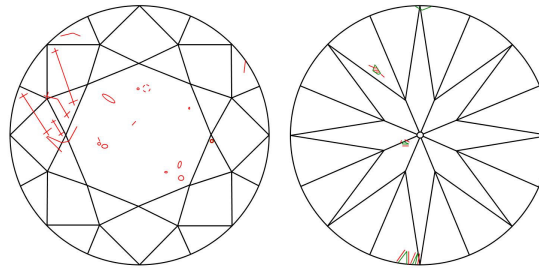

GIA NATURAL DIAMOND GRADING REPORT

March 23, 2023
 GIA Report Number 6465069565
 Shape and Cutting Style Round Brilliant
 Measurements 7.38 - 7.41 x 4.51 mm

GRADING RESULTS

Carat Weight 1.50 carat
 Color Grade I
 Clarity Grade SI1
 Cut Grade Very Good

ADDITIONAL GRADING INFORMATION

Polish Excellent
 Symmetry Good
 Fluorescence Strong Blue
Comments: Pinpoints, additional clouds and surface graining are not shown.

PROPORTIONS

Profile to actual proportions

CLARITY CHARACTERISTICS

KEY TO SYMBOLS*

- Twinning Wisp
- Crystal
- Feather
- Cavity
- Knot
- Cloud
- Needle
- Indented Natural
- Natural

* Red symbols denote internal characteristics (inclusions). Green or black symbols denote external characteristics (blemishes). Diagram is an approximate representation of the diamond, and symbols shown indicate type, position, and approximate size of clarity characteristics. All clarity characteristics may not be shown. Details of finish are not shown.