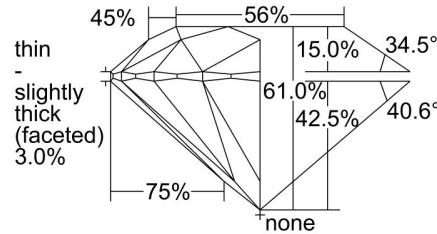

GIA NATURAL DIAMOND GRADING REPORT

March 23, 2023
 GIA Report Number 6465069565
 Shape and Cutting Style Round Brilliant
 Measurements 7.38 - 7.41 x 4.51 mm

GRADING RESULTS

Carat Weight 1.50 carat
 Color Grade I
 Clarity Grade SI1
 Cut Grade Very Good

ADDITIONAL GRADING INFORMATION

Polish Excellent
 Symmetry Good
 Fluorescence Strong Blue
Comments: Pinpoints, additional clouds and surface graining are not shown.

PROPORTIONS

Profile to actual proportions

CLARITY CHARACTERISTICS

KEY TO SYMBOLS*

- Twinning Wisp
- Crystal
- Feather
- Cavity
- Knot
- Cloud
- Needle
- Indented Natural
- Natural

* Red symbols denote internal characteristics (inclusions). Green or black symbols denote external characteristics (blemishes). Diagram is an approximate representation of the diamond, and symbols shown indicate type, position, and approximate size of clarity characteristics. All clarity characteristics may not be shown. Details of finish are not shown.