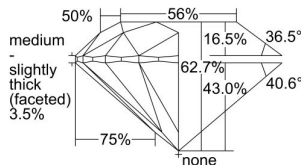

GIA®

FACSIMILE

GIA REPORT 6465144241

Verify this report at GIA.edu

GIA NATURAL DIAMOND DOSSIER®

March 27, 2023
GIA Report Number **6465144241**
Shape and Cutting Style ..... **Round Brilliant**
Measurements ..... **5.90 - 5.93 x 3.71 mm**

GRADING RESULTS

Carat Weight ..... **0.80 carat**
Color Grade ..... **I**
Clarity Grade **VVS1**
Cut Grade ..... **Excellent**

ADDITIONAL GRADING INFORMATION

Polish ..... **Excellent**
Symmetry ..... **Excellent**
Fluorescence ..... **None**
Clarity Characteristics..... **Internal Graining, Feather**
Inscription(s): **GIA 6465144241**

PROPORTIONS

Profile to actual proportions