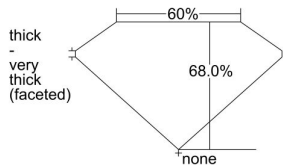

GIA®

FACSIMILE

GIA REPORT 6465192546

Verify this report at GIA.edu

GIA NATURAL DIAMOND DOSSIER®

March 31, 2023
GIA Report Number 6465192546
Shape and Cutting Style ..... Pear Brilliant
Measurements ..... 7.43 x 5.12 x 3.48 mm

GRADING RESULTS

Carat Weight ..... 0.80 carat
Color Grade ..... G
Clarity Grade VS1

ADDITIONAL GRADING INFORMATION

Polish ..... Excellent
Symmetry ..... Very Good
Fluorescence ..... None
Clarity Characteristics ..... Cloud, Feather, Pinpoint
Inscription(s): GIA 6465192546

PROPORTIONS

Profile not to actual proportions

GRADING SCALES

GIA COLOR SCALE		GIA CLARITY SCALE			
COLORLESS	D	VERY VERY SLIGHTLY INCLUDED	FLAWLESS		
	E		INTERNALLY FLAWLESS		
	F	VERY SLIGHTLY INCLUDED	VVS₁		
	G		VVS₂		
	H		VS₁		
	NEAR COLORLESS	I	SLIGHTLY INCLUDED	VS₂	
		J		SI₁	
		FAINT	K	INCLUDED	SI₂
			L		I₁
			M		I₂
VERT LIGHT	N	LIGHT	I₃		
	O				
	P				
	Q				
	R